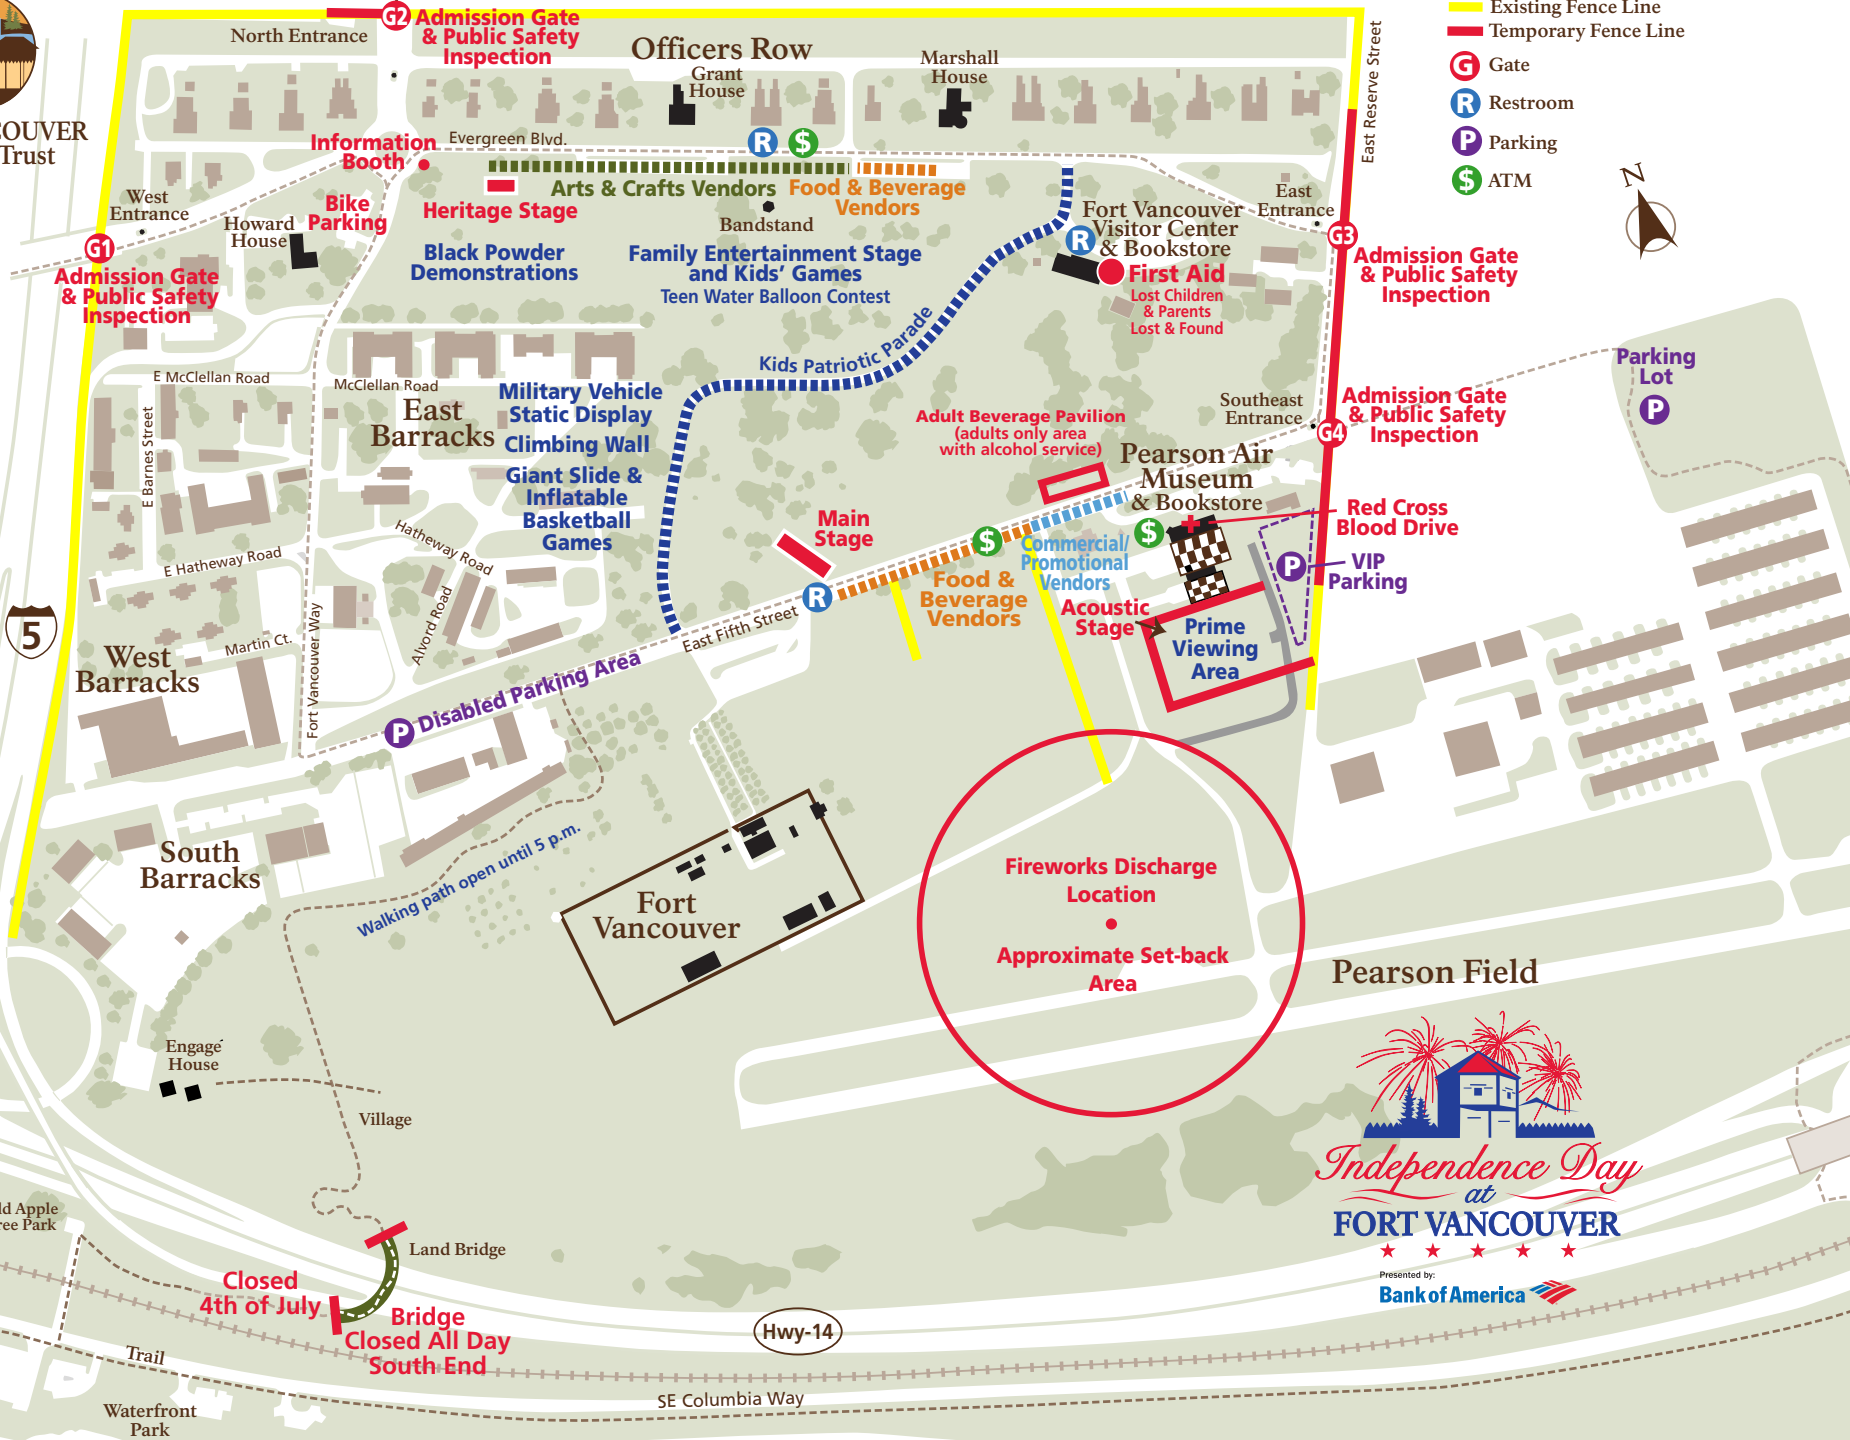

FORT VANCOUVER
National Trust

C-Tran information and Mall Shuttle at Library

- Existing Fence Line
- Temporary Fence Line
- Gate
- Restroom
- Parking
- ATM

COLUMBIA RIVER